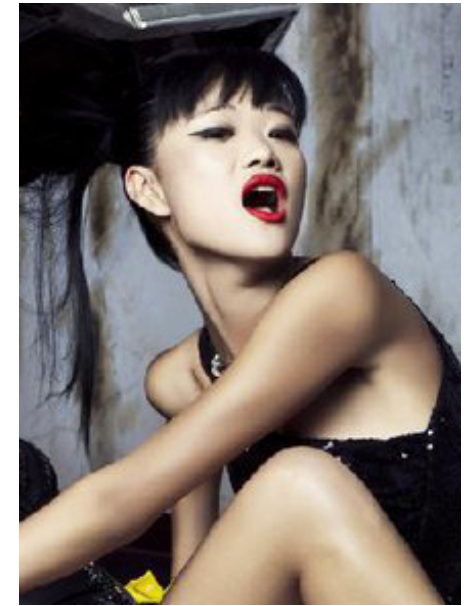

VOLTA

MODELS

Volta Models Pty Ltd | info@voltamodels.com | +61 9827 7715 | 531a Chapel Street South Yarra AUS 3141

JIANNAN

HEIGHT 173/5'8.5 BUST 78/30.5 WAIST 57/22.5 HIPS 84/33 SHOE 6US HAIR Dark Brown EYES Brown