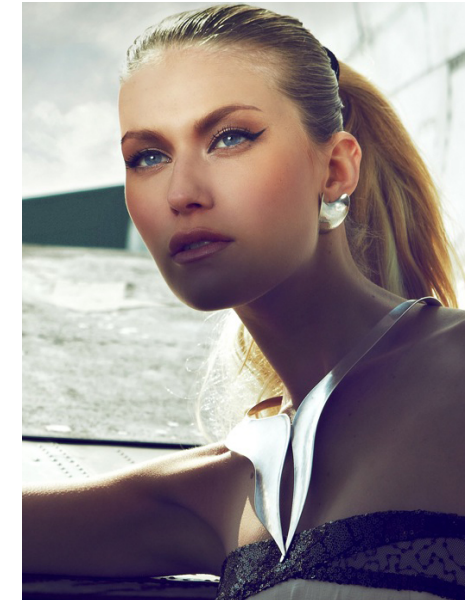

## AMANDINE

HEIGHT 180/5'11 BUST 87/34 WAIST 62/24 HIPS 92/36 SHOE 9US HAIR Blonde EYES Green