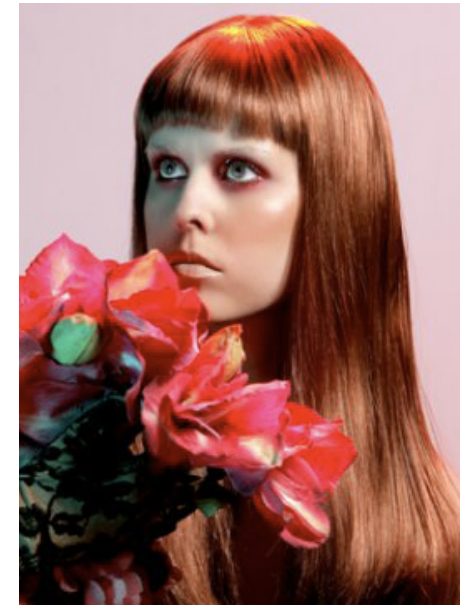

VOLTA

MODELS

Volta Models Pty Ltd | info@voltamodels.com | +61 9827 7715 | 531a Chapel Street South Yarra AUS 3141

SUSSAN

HEIGHT 180/5'11 BUST 83/32.5 WAIST 58/23 HIPS 89/35 SHOE 9.5US HAIR Red EYES Green